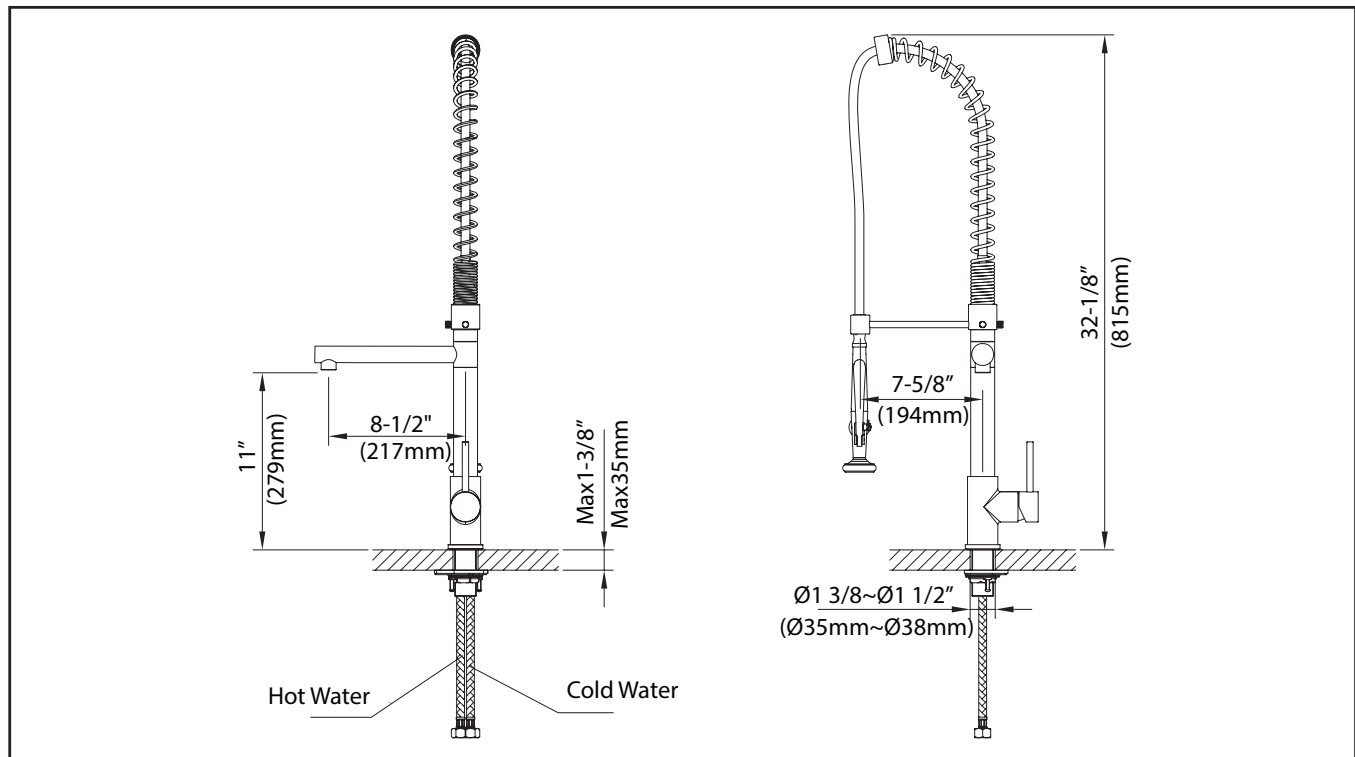

Spout

Swivel: 360
Design: Commercial Spring

Sprayhead

Flow Rate: 1.75 gpm (6.6L/min) @ 60 psi
Aerator: Neoperl/1.75GPM
Name: Perlator Honeycomb
Function: Spray
Nozzles: Easy Clean Rubber Nozzles
Docking: Secure

Cartridge

Brand: Kerox
Size: 40mm
Style: Lever

Mounting

Holes: 1 Hole
Type: Brass Nut

Waterlines

Type : CAE
Flexible
Connections: 3/8"
Materials: Braided Stainless Steel
Included
Factory Installed

Dimensions

Faucet Dimensions: 32 1/8" x 8 1/2" x 2 1/4"
Handle Clearance: 2 3/4"

Accessories Included

Hex Wrench

Kraus Limited Lifetime Warranty: See website for details www.kraususa.com

1.800.775.0703 / customerservice@kraususa.com